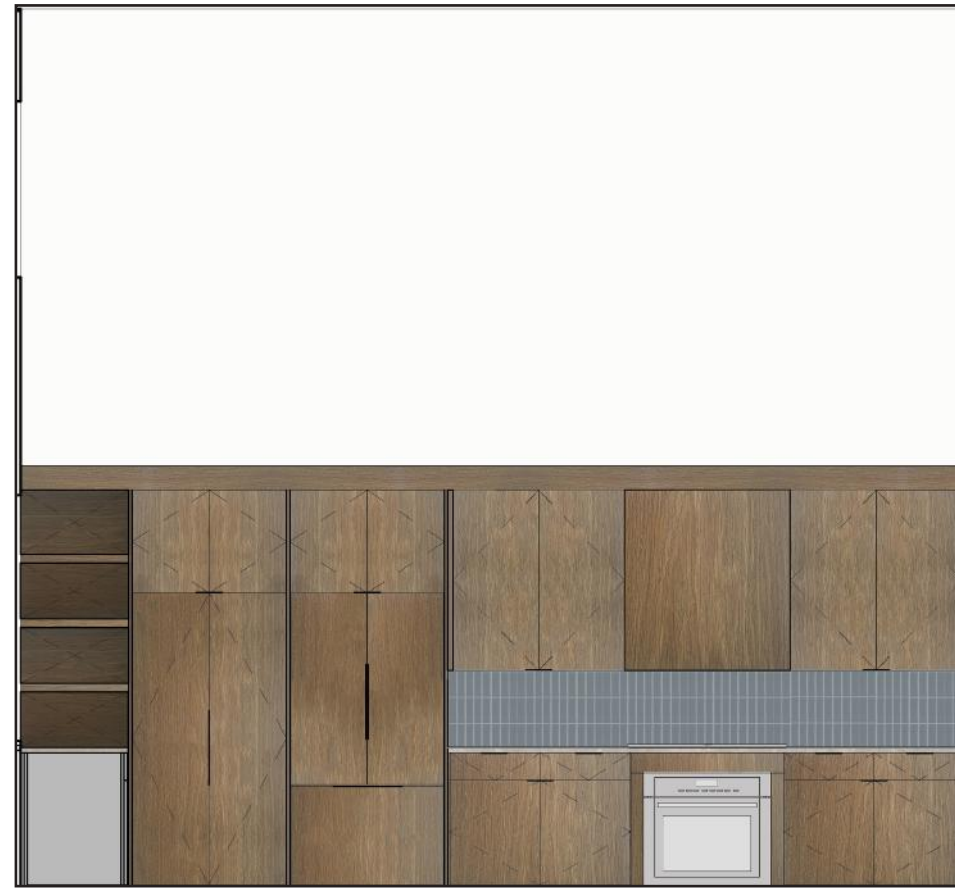

CABINET FINISH
White Oak
Rift Sawn Cut

PENDANTS (3)

WATERWORKS
Single Lever
Faucet

CABINET PULL
Emtek, Modern Edge Pull
Flat Black Finish

KITCHEN ELEVATIONS

KITCHEN ENLARGED PLAN
scale= 3/8" - 1'0"

KITCHEN
WOLF APPLIANCES + PLUMBING FIXTURES