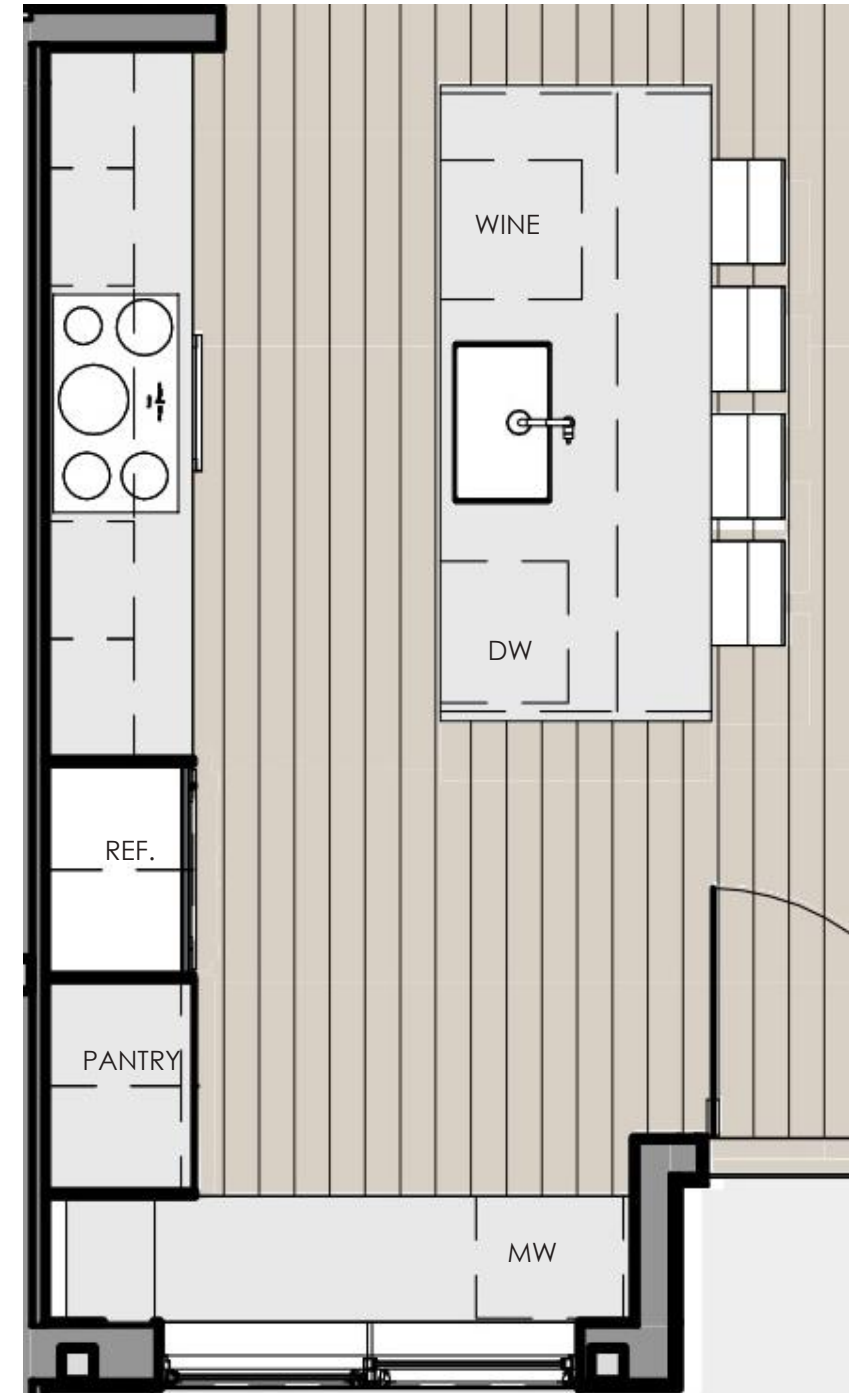

CABINET FINISH
White Oak
Rift Sawn Cut

PENDANTS (3)

WATERWORKS
Single Lever
Faucet

CABINET PULL
Emtek, Modern Edge Pull
Flat Black Finish

KITCHEN ELEVATIONS

KITCHEN ENLARGED PLAN
scale= 3/8" - 1'0"

KITCHEN
WOLF APPLIANCES + PLUMBING FIXTURES

01

02

03

04

05

06

07

08