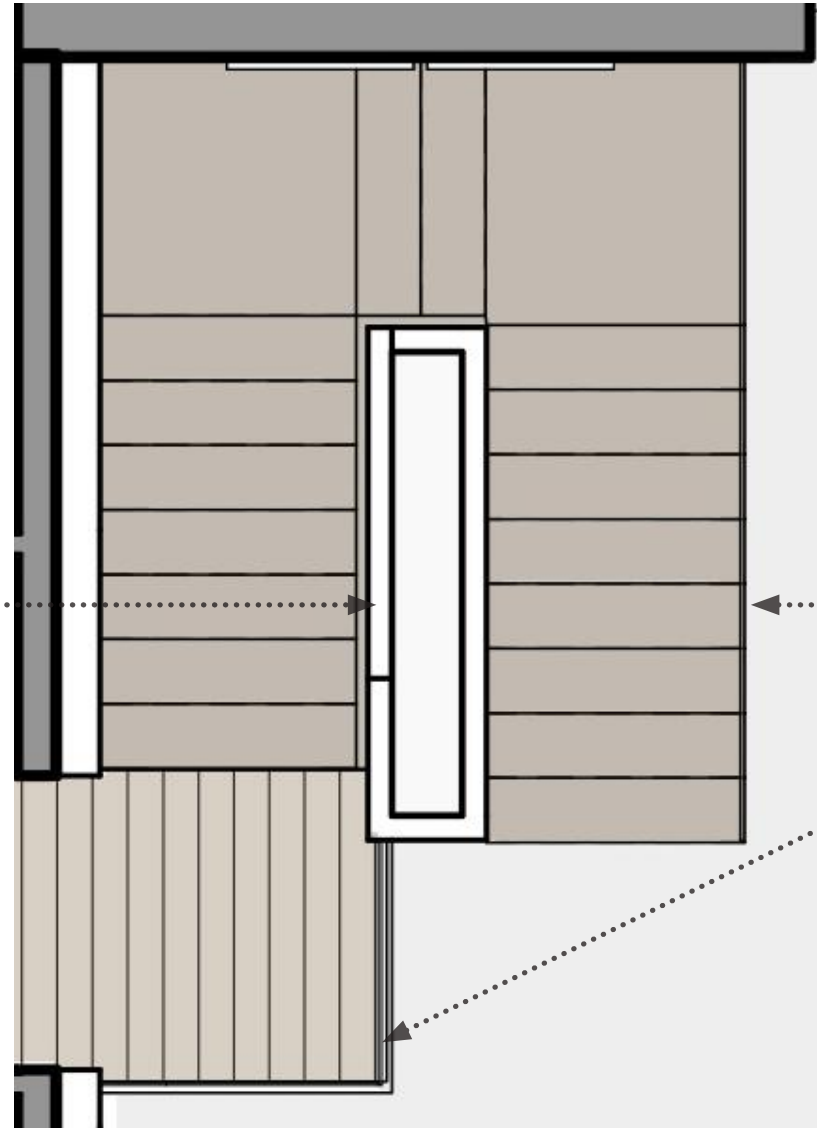

PENDANT LARGE (1)

PENDANT SMALL (1)

FIREPLACE - ARROYO

LIVING ROOM ENLARGED PLAN
scale= 3/8" - 1'0"

FIREPLACE - ELEVATION

FIREPLACE CONCEPT

FIREPLACE
Dimplex Opti-Myst Pro 1000

STAIR
TYPICAL THROUGHOUT

CLOSED TREAD AND DRYWALL RAILING TO START AT LANDING AND CONTINUE UNTIL 2ND LEVEL

MESA 2-STORY STAIR ENLARGED PLAN
scale= 3/8" - 1'0"

OPEN TREAD AND GLASS RAILING TO START ON FIRST LEVEL AND STOP AT LANDING. GLASS RAILING TO OCCUR ONCE AGAIN AT 2ND LEVEL LANDING.