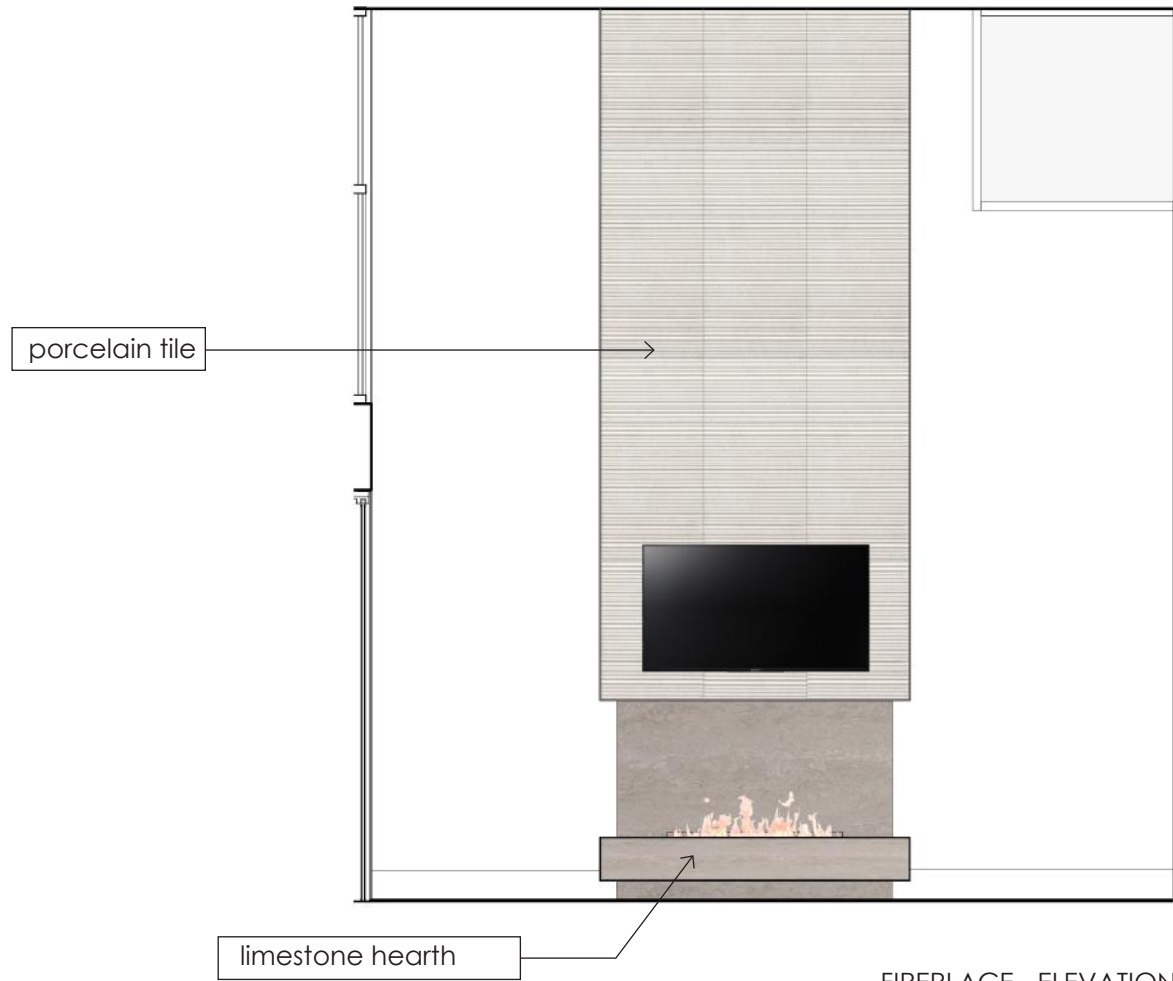

PENDANT LARGE (1)

PENDANT SMALL (1)

FIREPLACE - ARROYO

LIVING ROOM ENLARGED PLAN
scale= 3/8" - 1'0"

FIREPLACE - ELEVATION

FIREPLACE CONCEPT

FIREPLACE
Dimplex Opti-Myst Pro 1000

STAIR
TYPICAL THROUGHOUT

CLOSED TREAD AND DRYWALL RAILING TO START AT LANDING AND CONTINUE UNTIL 2ND LEVEL

MESA 2-STORY STAIR ENLARGED PLAN
scale= 3/8" - 1'0"

OPEN TREAD AND GLASS RAILING TO START ON FIRST LEVEL AND STOP AT LANDING. GLASS RAILING TO OCCUR ONCE AGAIN AT 2ND LEVEL LANDING.