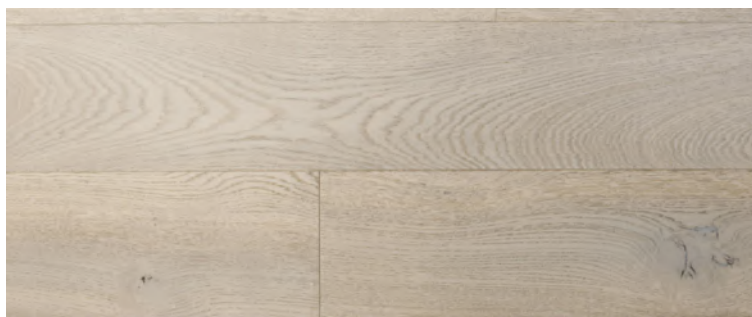

POWDER BATH- ARROYO
FINISHES, HARDWARE, PLUMBING, LIGHTING

WOOD FLOOR
European White Oak