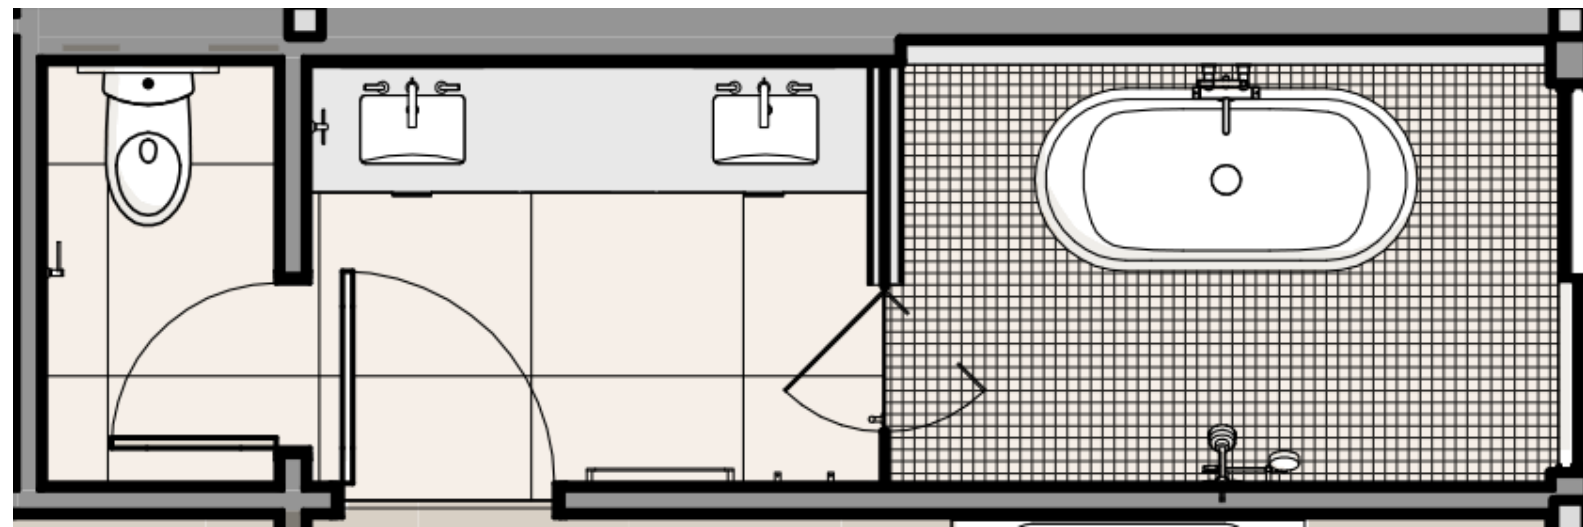

PORCELAIN SHOWER WALL & VANITY WALL TILE
Ecru Storm
12"x24"

PORCELAIN FLOOR TILE
Sand, Minimal Finish
36" x 36"

QUARTZ COUNTERTOP
Daltile- One Quartz, Ash Grey

MILLWORK FINISH
White Oak

FREE STANDING SOAKING TUB
Signature Hardware, 60" x 30"

PRIMARY BATH ELEVATION

PRIMARY BATH ENLARGED PLAN
scale= 3/8" - 1'0"

SCONCE (2)

WIDESPREAD BATH FAUCET
Waterworks
Chrome

UNDERMOUNT SINK
Proflo
White

CABINET PULL
Emtek, Modern Edge Pull
Flat Black Finish

GUEST BATH 1 - ARROYO
FINISHES, HARDWARE, PLUMBING, LIGHTING