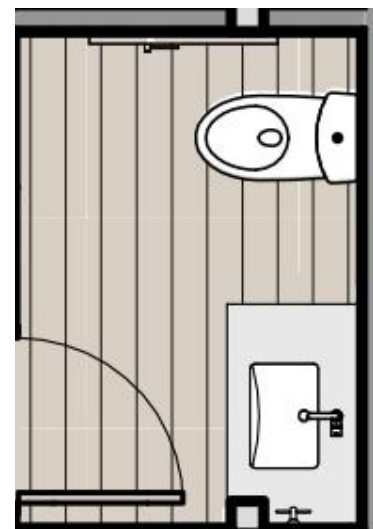

POWDER ENLARGED PLAN
scale= 3/8" - 1'0"

POWDER BATH ELEVATION

PENDANTS (2)

SINGLE LEVER BATH FAUCET
Waterworks
Chrome

UNDERMOUNT SINK
Proflo
White

CABINET PULL
Emtek, Modern Edge Pull
Flat Black Finish

PRIMARY SUITE - ARROYO
FINISHES, HARDWARE, PLUMBING, LIGHTING