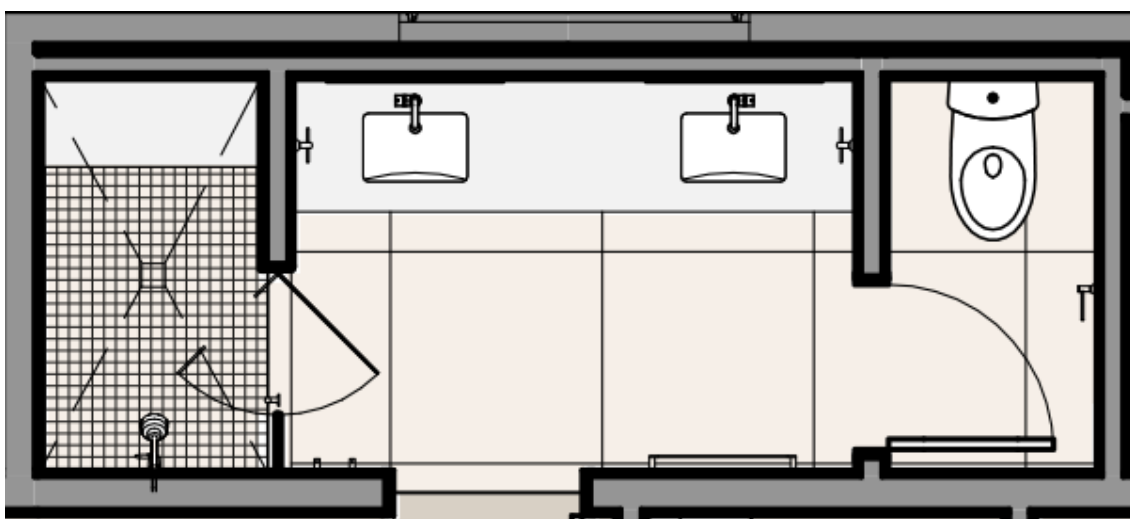

PORCELAIN FLOOR TILE
Sand, Minimal Finish
36" x 36"

PORCELAIN WALL TILE
Grey, Glossy
2" x 8"

QUARTZ COUNTERTOP
DalTile- One Quartz, Ash Grey

VANITY FINISH
White Oak

GUEST BATH 1 ELEVATION

GUEST BATHROOM 1 ENLARGED PLAN
scale= 3/8" - 1'0"