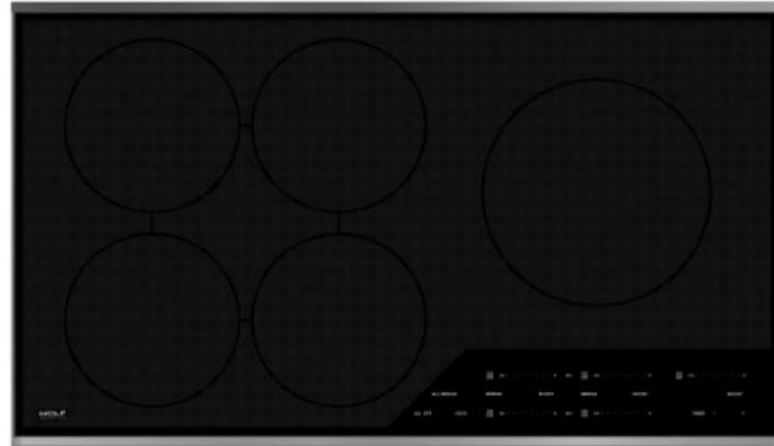

KITCHEN
WOLF APPLIANCES + PLUMBING FIXTURES

01

02

03

04

05

06

07

08

09

01 HOOD INSERT

02 36" WOLF INDUCTION COOKTOP

03 30" WOLF WALL OVEN

04 36" SUBZERO REFRIGERATOR
PANEL READY

05 WATERWORKS KITCHEN FAUCET

06 KRAUS GALLEY SINK

07 24" DISHWASHER,
PANEL READY

08 24" BEVERAGE REFRIGERATOR,
PANEL READY

09 24" DRAWER MICROWAVE