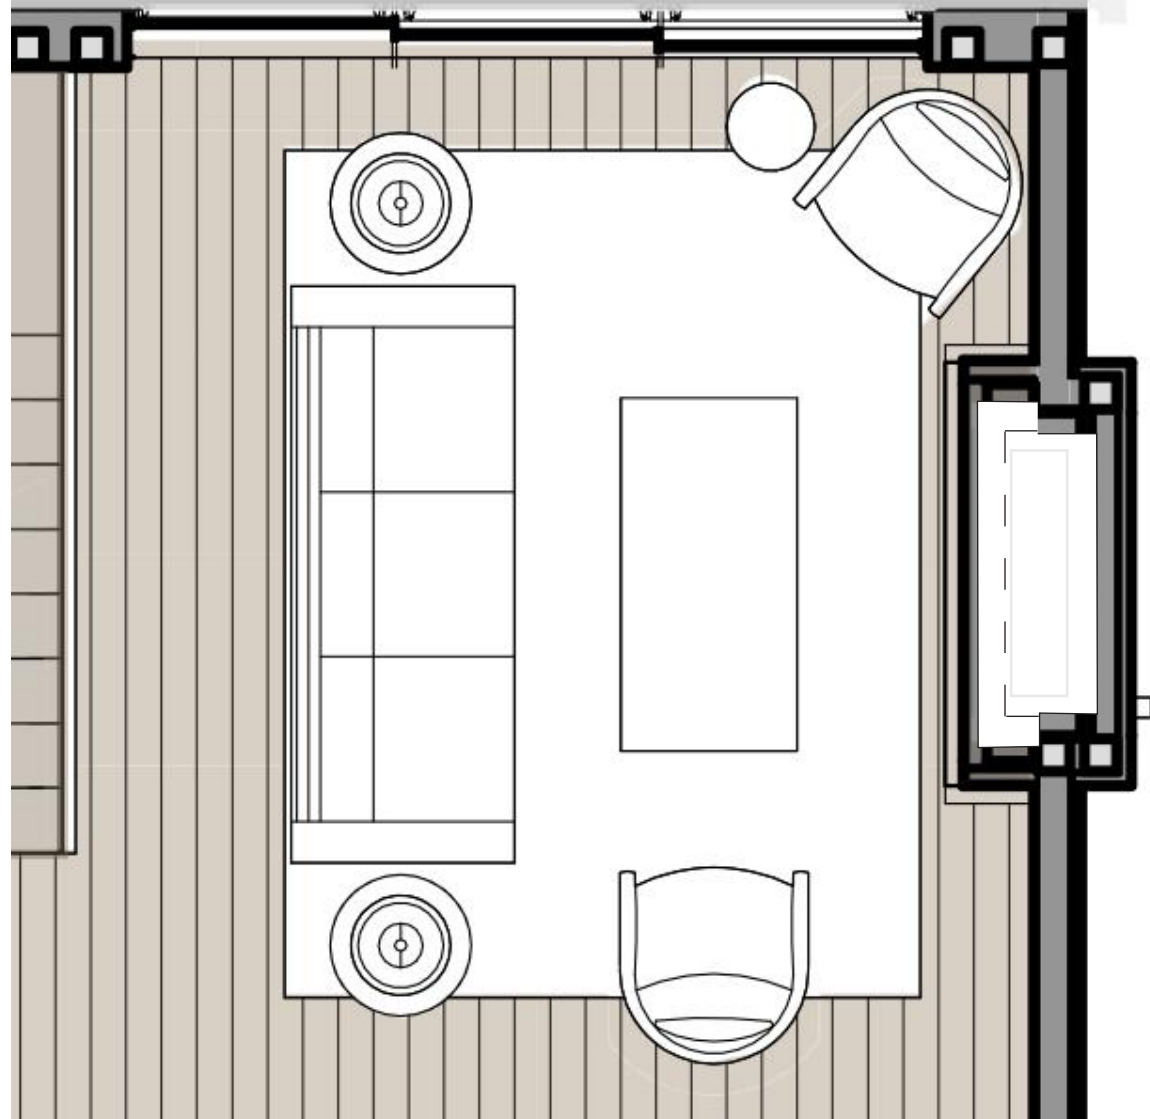

08 24" BEVERAGE REFRIGERATOR,
PANEL READY

09 24" DRAWER MICROWAVE

LAUNDRY
APPLIANCES

01

02

01 WHIRLPOOL 4.5CU FT HIGH EFFICIENCY WASHER

02 WHIRLPOOL 7.4 CU FT SMART CAPABLE ELECTRIC DRYER

DINING ROOM - ARROYO

PENDANT LARGE (1)

PENDANT SMALL (1)

FIREPLACE - ARROYO

LIVING ROOM ENLARGED PLAN
scale= 3/8" - 1'0"

FIREPLACE - ELEVATION

FIREPLACE CONCEPT

FIREPLACE
Dimplex Opti-Myst Pro 1000

STAIR
TYPICAL THROUGHOUT