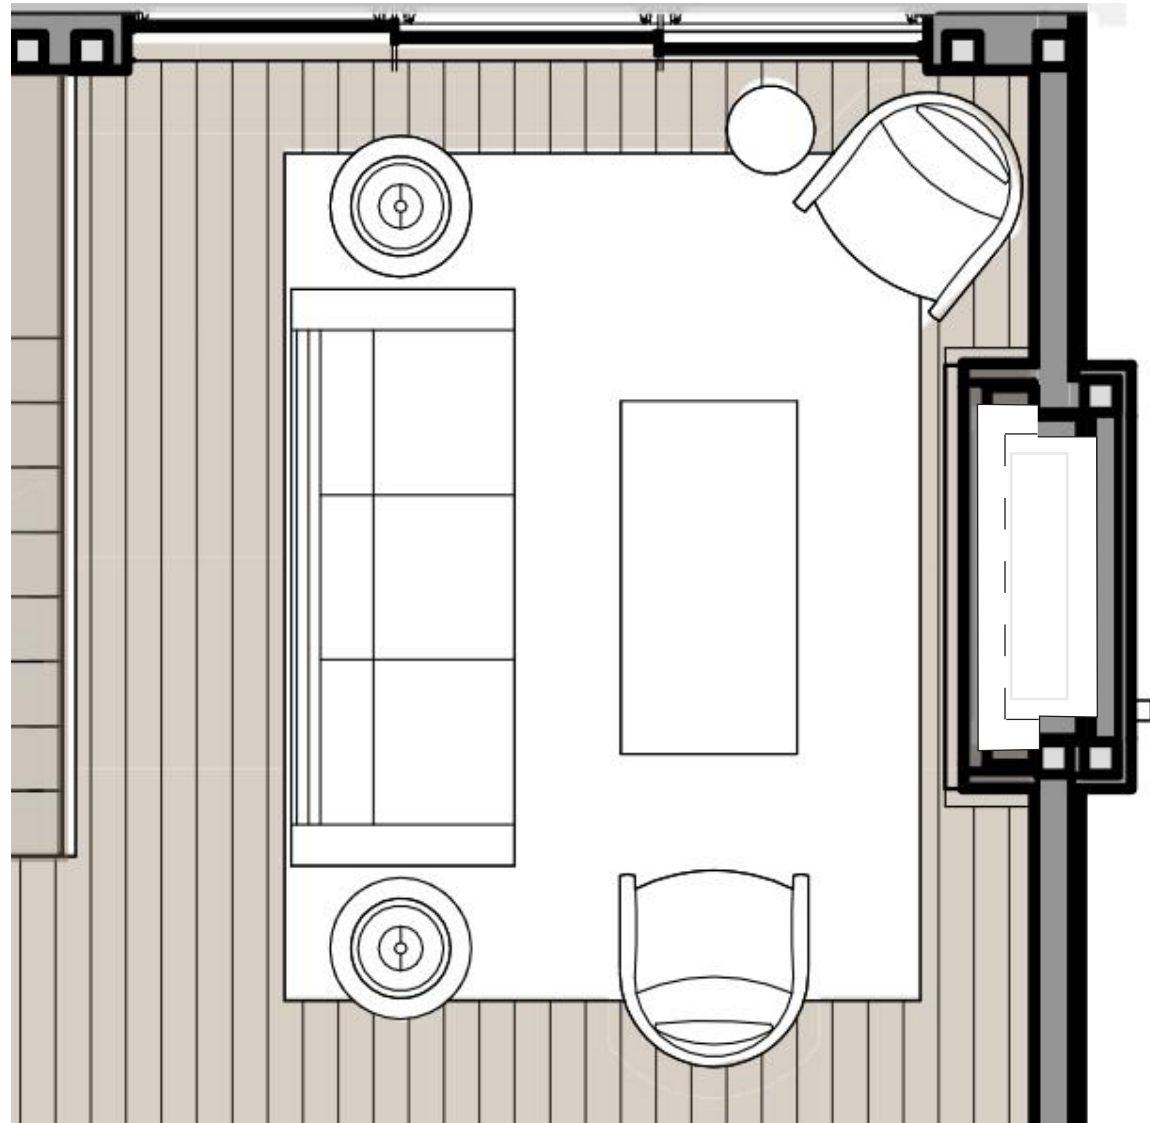

DINING ROOM - DUNE

PENDANT LARGE (1)

PENDANT SMALL (1)

FIREPLACE - DUNE

LIVING ROOM ENLARGED PLAN  
scale= 3/8" - 1'0"

FIREPLACE CONCEPT

FIREPLACE  
Dimplex Opti-Myst Pro 1000

STAIR  
TYPICAL THROUGHOUT