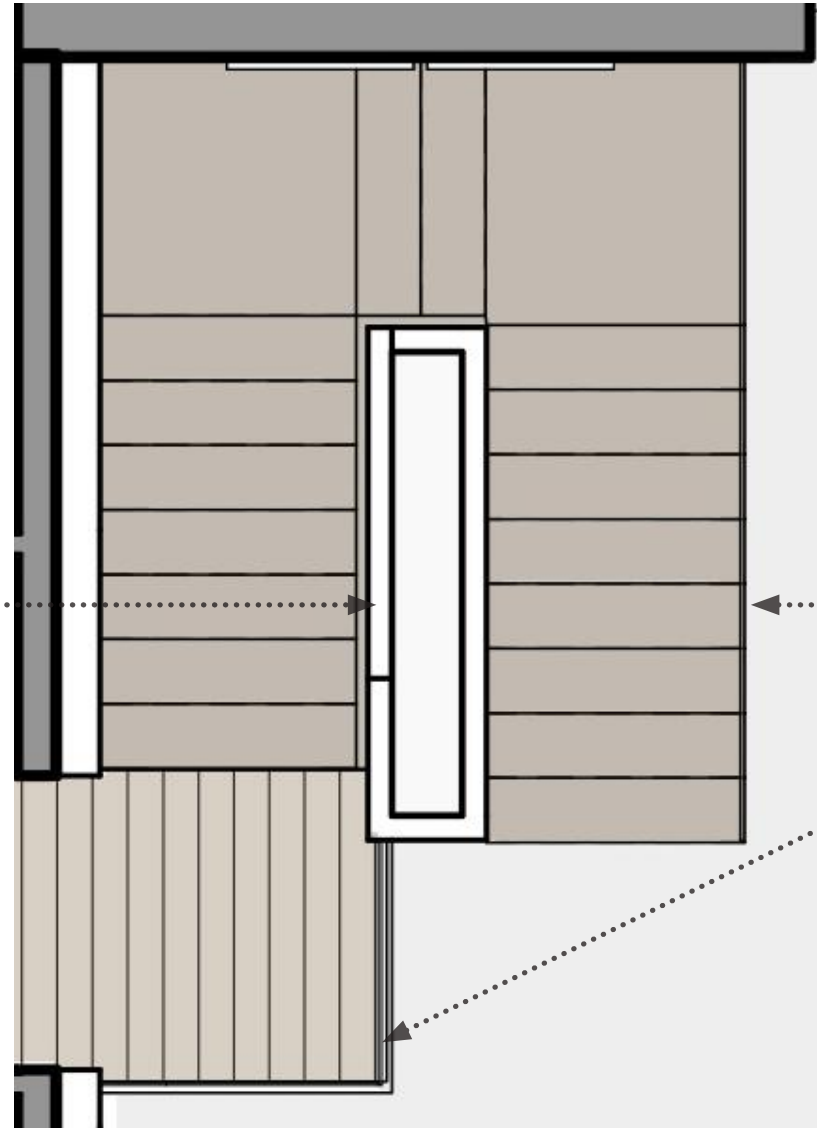

DINING ROOM - DUNE

PENDANT LARGE (1)

PENDANT SMALL (1)

FIREPLACE - DUNE

LIVING ROOM ENLARGED PLAN  
scale= 3/8" - 1'0"

FIREPLACE CONCEPT

FIREPLACE  
Dimplex Opti-Myst Pro 1000

STAIR  
TYPICAL THROUGHOUT

CLOSED TREAD AND DRYWALL RAILING TO START AT LANDING AND CONTINUE UNTIL 2ND LEVEL

MESA 2-STORY STAIR ENLARGED PLAN  
scale= 3/8" - 1'0"

OPEN TREAD AND GLASS RAILING TO START ON FIRST LEVEL AND STOP AT LANDING. GLASS RAILING TO OCCUR ONCE AGAIN AT 2ND LEVEL LANDING.