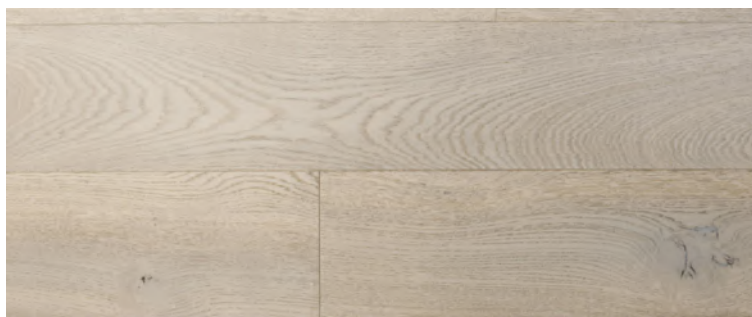

POWDER BATH- DUNE
FINISHES, HARDWARE, PLUMBING, LIGHTING

WOOD FLOOR
European White Oak