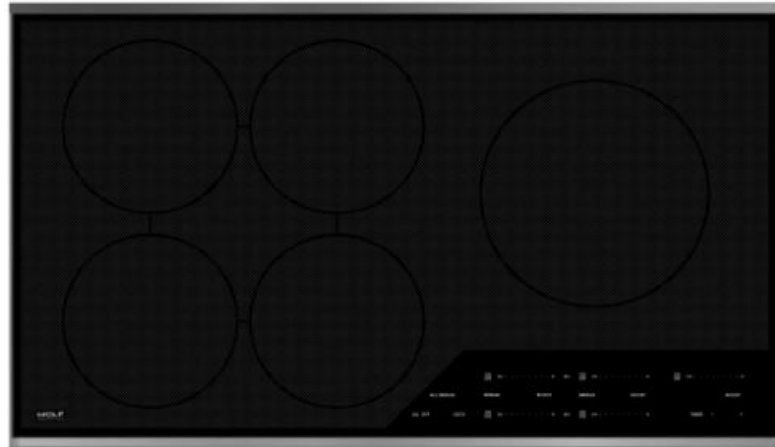

KITCHEN
WOLF APPLIANCES + PLUMBING FIXTURES

01

02

03

04

05

06

07

08

09

01 HOOD INSERT

02 36" WOLF INDUCTION COOKTOP

03 30" WOLF WALL OVEN

04 36" SUBZERO REFRIGERATOR
PANEL READY

05 WATERWORKS KITCHEN FAUCET

06 KRAUS GALLEY SINK

07 24" DISHWASHER,
PANEL READY

08 24" BEVERAGE REFRIGERATOR,
PANEL READY

09 24" DRAWER MICROWAVE