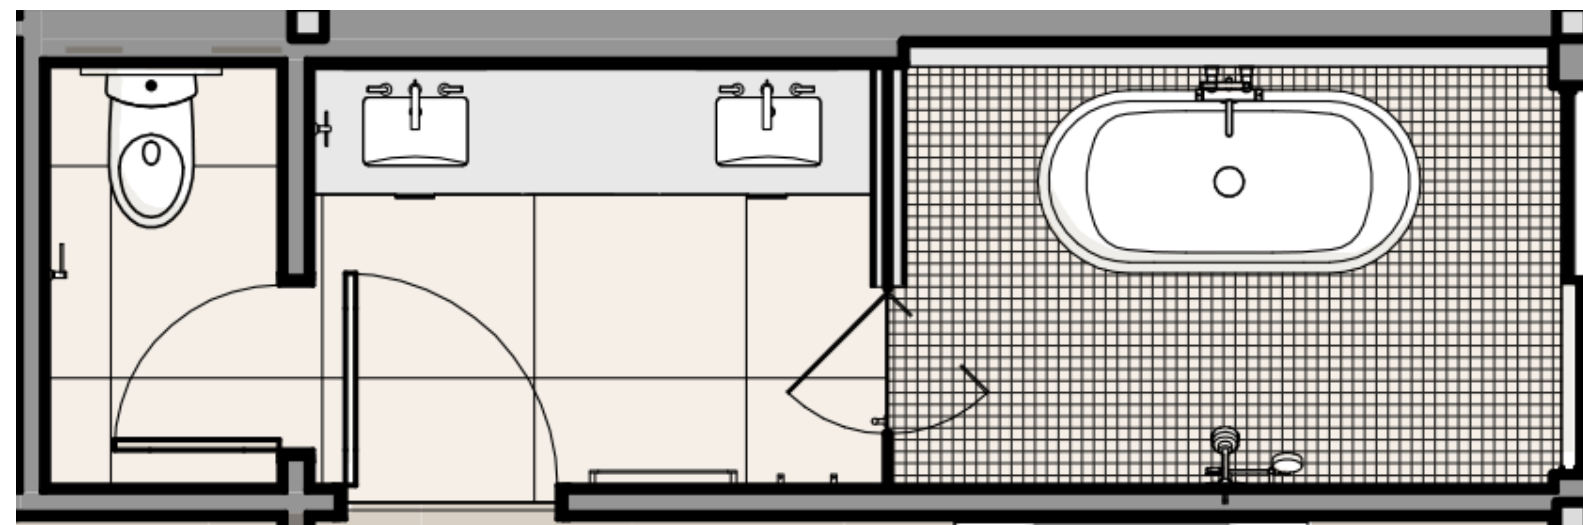

POWDER ENLARGED PLAN  
scale= 3/8" - 1'0"

POWDER BATH ELEVATION

PENDANTS (2)

SINGLE LEVER BATH FAUCET  
Waterworks  
Chrome

UNDERMOUNT SINK  
Proflo  
White

CABINET PULL  
Emtek, Modern Edge Pull  
Flat Black Finish

MILLWORK FINISH  
White Oak

FREE STANDING SOAKING TUB  
Signature Hardware, 60" x 30"

PRIMARY BATH ELEVATION

PRIMARY BATH ENLARGED PLAN  
scale= 3/8" - 1'0"

SCONCE (2)

WIDESPREAD BATH FAUCET  
Waterworks  
Chrome