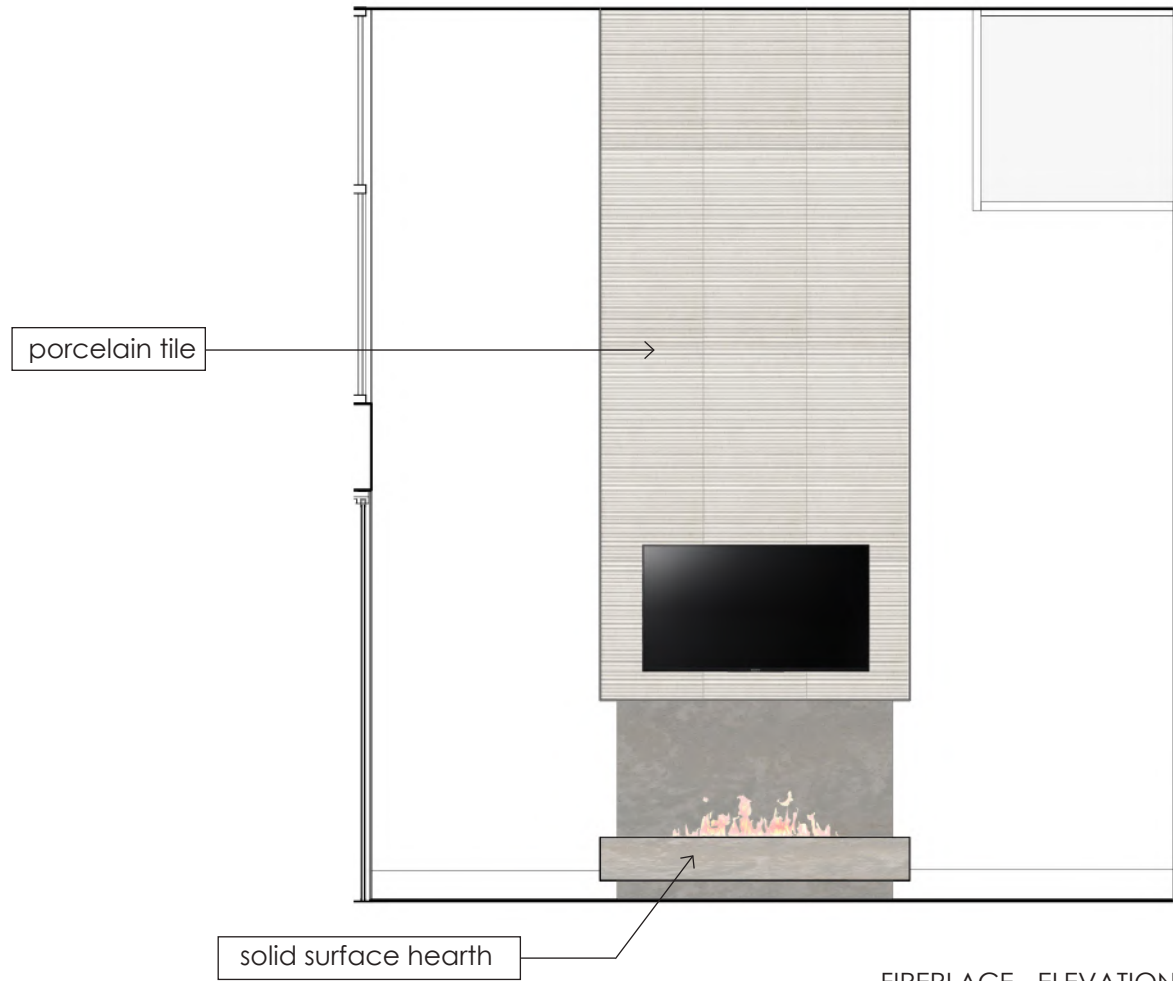

DINING ROOM - DUNE

PENDANT LARGE (1)

PENDANT SMALL (1)

FIREPLACE - DUNE

LIVING ROOM ENLARGED PLAN  
scale= 3/8" - 1'0"

FIREPLACE CONCEPT

FIREPLACE  
Dimplex Opti-Myst Pro 1000

STAIR  
TYPICAL THROUGHOUT