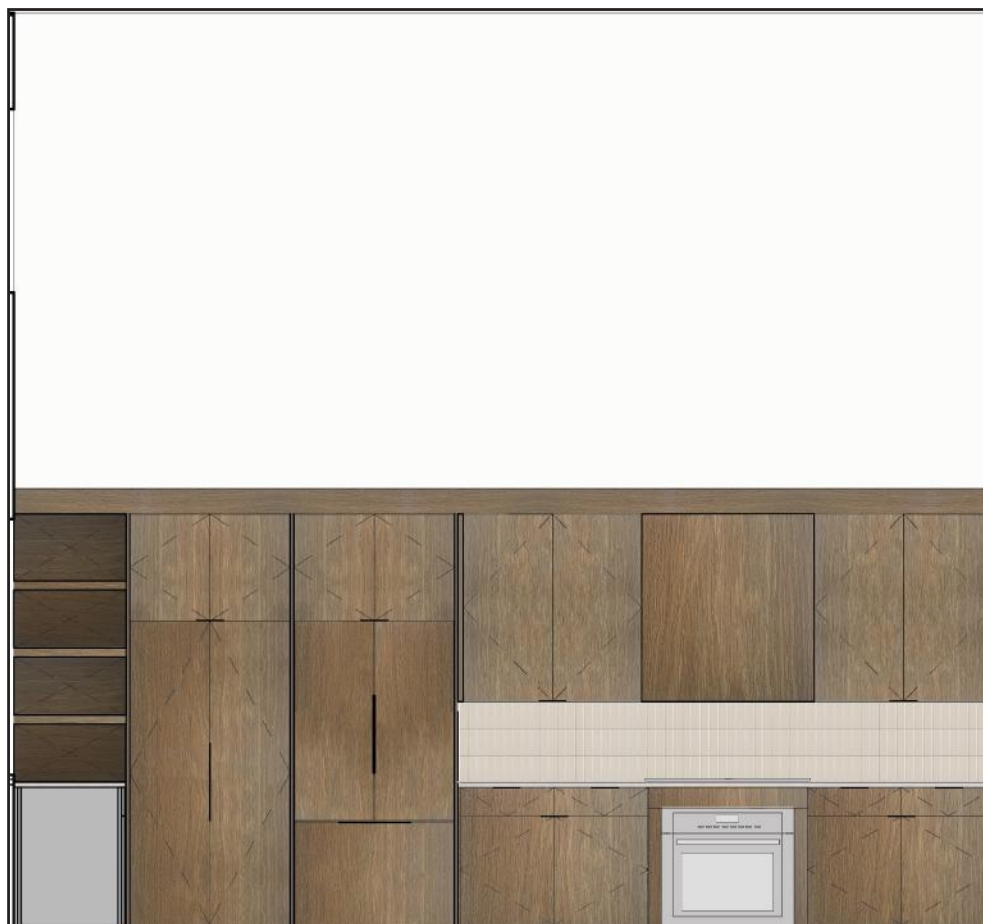

CABINET FINISH  
White Oak  
Rift Sawn Cut

PENDANTS (3)

WATERWORKS  
SINGLE LEVER  
FAUCET

CABINET PULL  
Etek, Modern Edge Pull  
Flat Black Finish

KITCHEN ELEVATIONS

KITCHEN ENLARGED PLAN  
scale= 3/8" - 1'0"