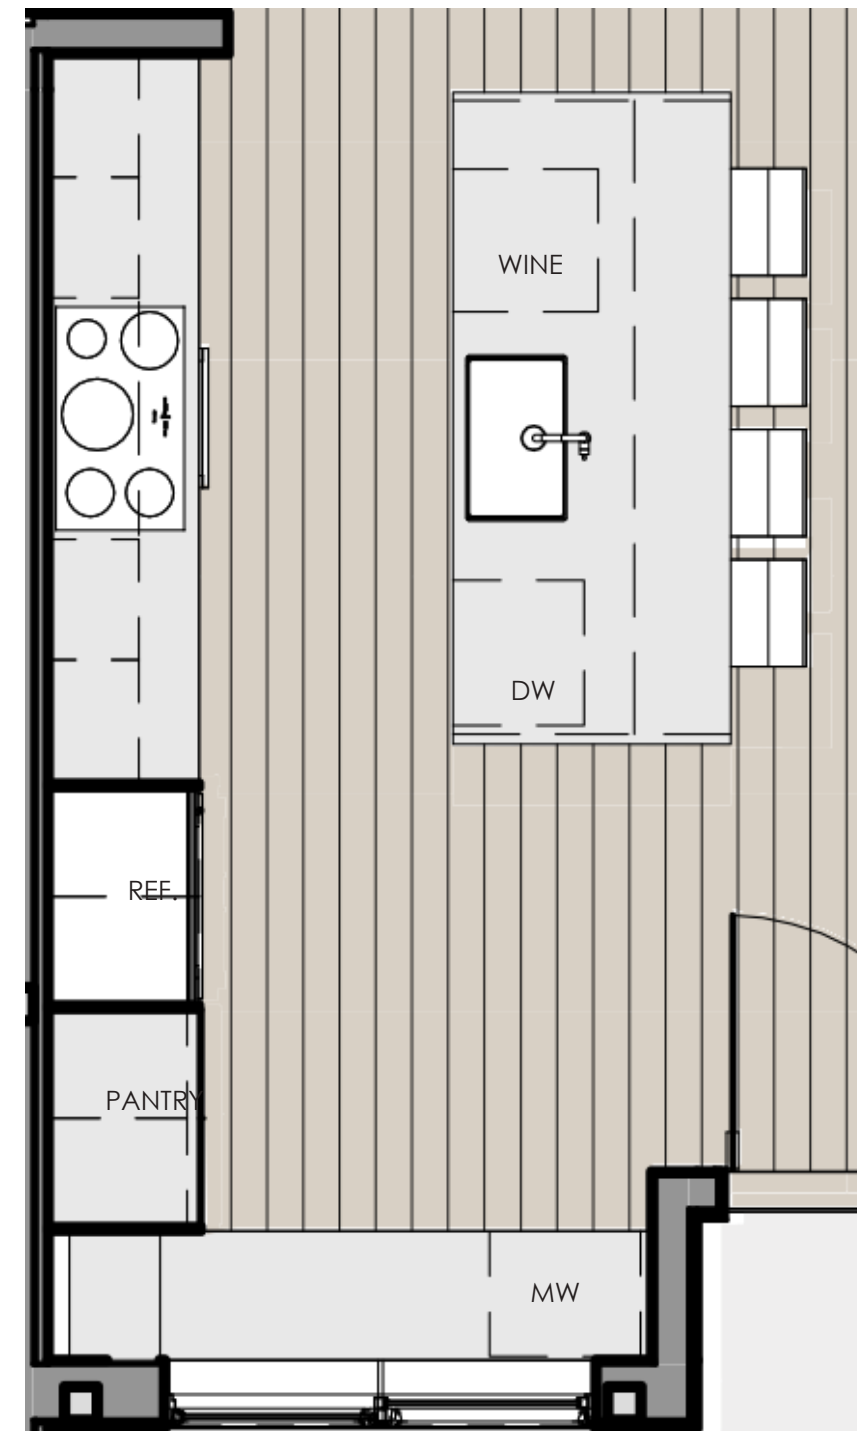

CABINET FINISH  
White Oak  
Rift Sawn Cut

PENDANTS (3)

WATERWORKS  
SINGLE LEVER  
FAUCET

CABINET PULL  
Etek, Modern Edge Pull  
Flat Black Finish

KITCHEN ELEVATIONS

KITCHEN ENLARGED PLAN  
scale= 3/8" - 1'0"