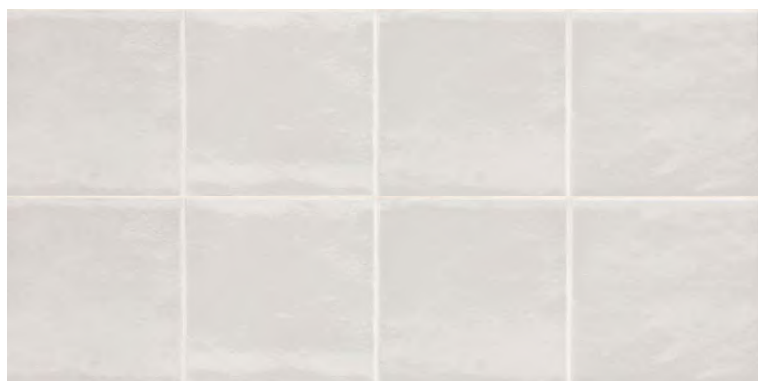

SINGLE LEVER BATH FAUCET  
Waterworks  
Chrome

UNDERMOUNT SINK  
Proflo  
White

CABINET PULL  
Emtek, Modern Edge Pull  
Flat Black Finish

GUEST BATH 2 - *DUNE*  
FINISHES, HARDWARE, PLUMBING, LIGHTING

PORCELAIN FLOOR TILE  
Sand, Minimal Finish  
36" x 36"