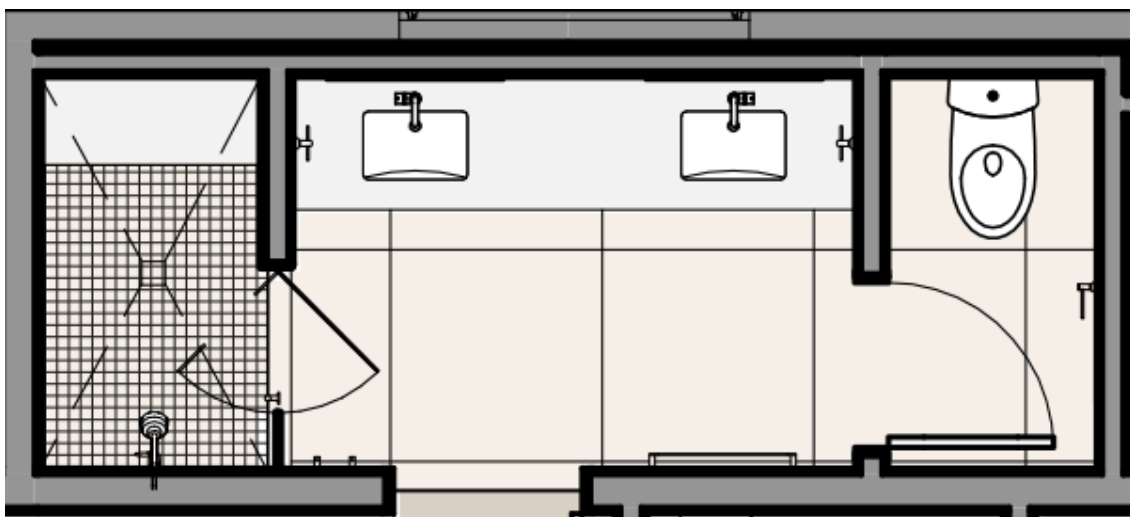

PORCELAIN WALL TILE  
Cream, Glossy  
2" x 8"

QUARTZ COUNTERTOP  
Daltile- One Quartz  
Lincoln White

VANITY FINISH  
White Oak

GUEST BATH 1 ELEVATION

GUEST BATHROOM 1 ENLARGED PLAN  
scale= 3/8" - 1'0"

SCONCE (4)