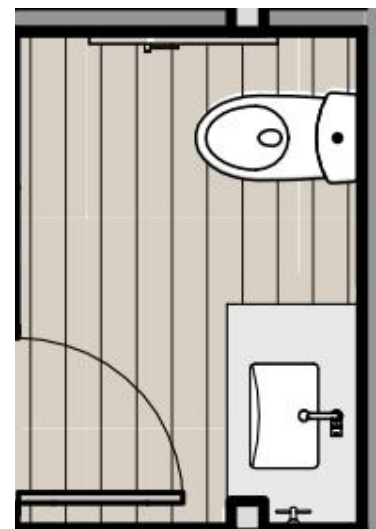

POWDER ENLARGED PLAN  
scale= 3/8" - 1'0"

POWDER BATH ELEVATION

PENDANTS (2)

SINGLE LEVER BATH FAUCET  
Waterworks  
Chrome

UNDERMOUNT SINK  
Proflo  
White

CABINET PULL  
Emtek, Modern Edge Pull  
Flat Black Finish