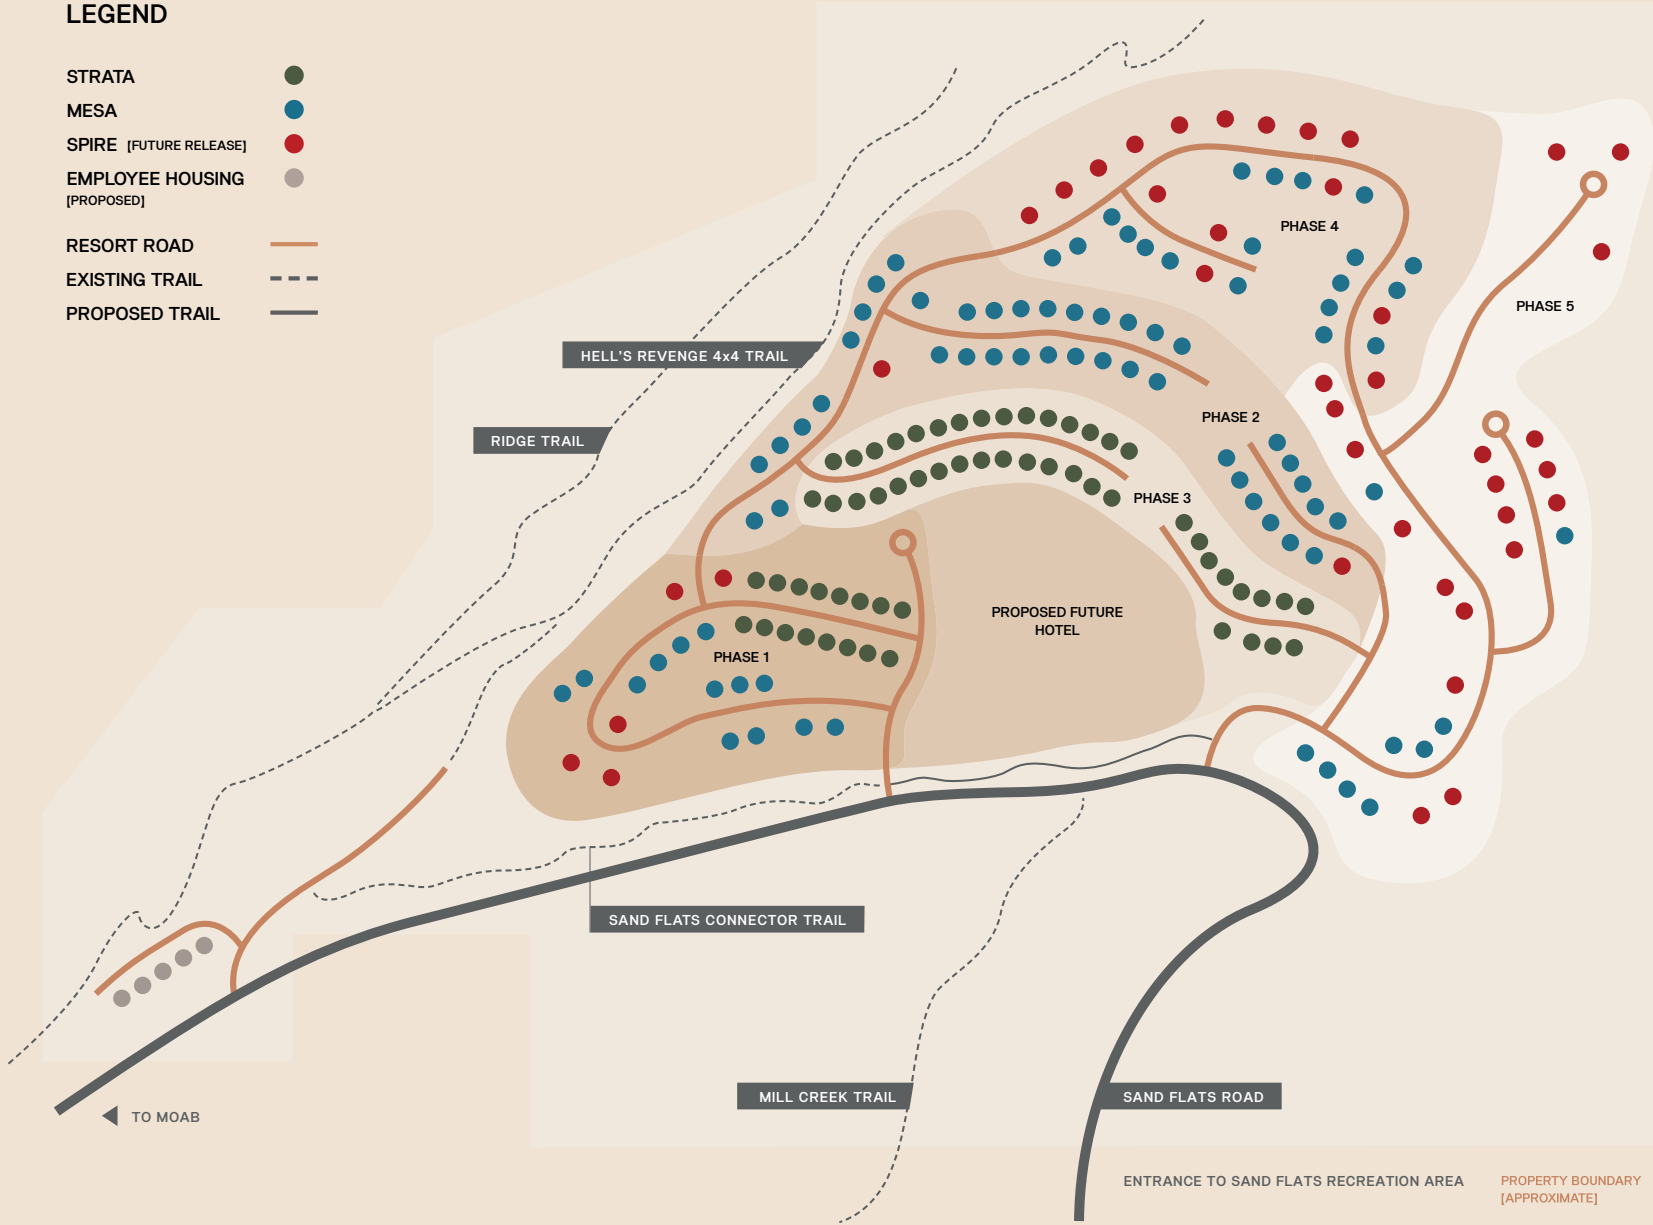

SITE PLAN

LEGEND

- STRATA
- MESA
- SPIRE [FUTURE RELEASE]
- EMPLOYEE HOUSING [PROPOSED]
- RESORT ROAD
- EXISTING TRAIL
- PROPOSED TRAIL